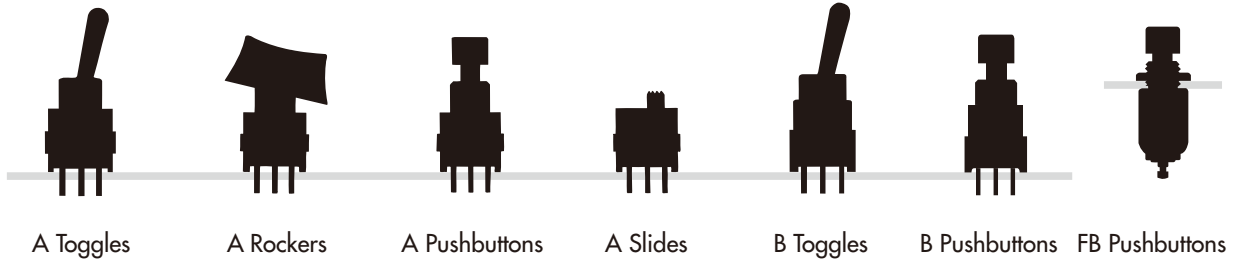

Product Overview

Toggles
Rocker
Pushbuttons
Illuminated PB
Keylocks
Rotaries
Slides
Tactiles
Tilt
Touch
Indicators
Accessories
Supplement

Ultra-Miniature & Subminiature

Toggles
Rockers
Pushbuttons
Slides

Miniature

Toggles
Rockers
Pushbuttons
Slides

Specialty

Rotaries
DIP Rotaries
Tactiles
Slides
Keylocks
Tilt Switches

Illuminated

Toggles
Rockers
Pushbuttons
Tactiles
Slides

Standard & High Capacity

Toggles
Rockers
Pushbuttons
Rotaries