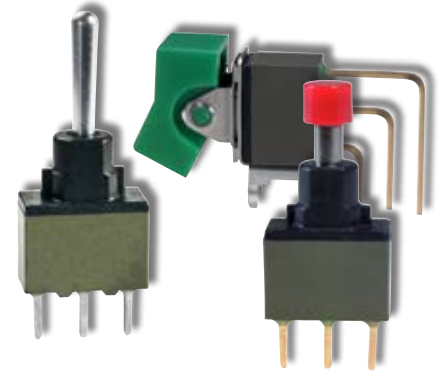

Change Notice

M2 Series

Changes in Production for M2 Toggle, Rocker & Pushbutton Switches

Type of Change:

- Engineering
- Part Number
- Product
- Appearance

Changes for M2 Series Toggles, Rockers & Pushbuttons

M2T Toggles, M2T Rockers and M2B Pushbuttons will have an update to their methods of identification. Previously, the part number and rating were printed in black on the body of the switch, which will be changed to laser application in an off-white color. The older logo will be replaced with NKK's updated version. These revisions apply to standard, custom and UL/CSA approved products. See pages 2 and 3 for tables of the effected part numbers.

	Identification	
	Before Change	After Change
Method of Application for Part Number & Rating	Printed on Switch Body	Displayed by Laser Marking
Color of Part Number & Rating	Black	Off-White
Logo	Older NKK Logo 	NKK Logo Updated