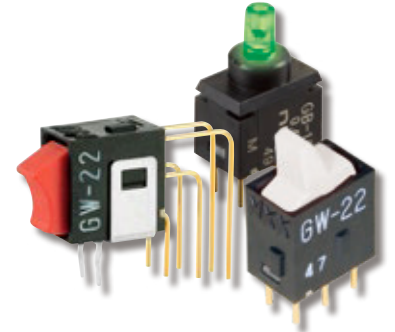

Change Notice

GB & GW Series

Changes to Location & Production for GB Pushbuttons & GW Rockers & Paddles

Type of Change:

- Engineering Part Number
- Product Appearance

There will be revisions to the production and manufacture location for GB Pushbuttons and GW Rockers and Paddles, both illuminated and nonilluminated in each series. Previously, the lot code on the switch body had a dot mark above the first digit, but now the dot mark will be above the second digit. The shipping box for these pushbuttons, rockers or paddles had "CHINA FACTORY" on the side, but will be replaced with "PHILIPPINES FACTORY." These changes will apply to standard and custom GB Pushbuttons and GW Rockers. Effected standard part numbers for GB Series are below, and standard GW Series part numbers are on page 2.

Changes for GB Pushbuttons & GW Rockers & Paddles

Contact Nos. 369 and 369-A are both canceled and replaced by Contact No. 388.

	Lot Number	Shipping Box
Before Changes	Dot Mark Above First Digit Enlarged to Show Detail	 "CHINA FACTORY" printed on side of box
After Changes	Dot Mark Above Second Digit Enlarged to Show Detail	 "PHILIPPINES FACTORY" printed on side of box