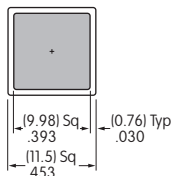

Legend Orientation* Circuit Mark Left Circuit Mark Top Circuit Mark Right Circuit Mark Bottom

**See Legend Packet page EB4 for legend orientation specifications.*

.453" Square Cap

AT465

Legend on Cap Face

Maximum Printable Areas

Note: All gray areas represent printable surfaces.

AT465

1 line max. height .393"
 2 lines max. height .181"
 3 lines max. height .111"
 Max. width .393"

Orientation of Legends on AT465 Cap with Snap-in Mounter

	Without Bezel No Code	AT207 Bezel Bezel Code 1	AT208 Bezel Bezel Code 2	AT212 Bezel Bezel Code 3	AT213 Bezel Bezel Code 4
1 Circuit Mark Left Side					
2 Circuit Mark Top					
3 Circuit Mark Right Side					
4 Circuit Mark Bottom					