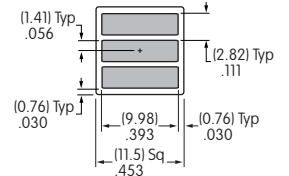

Legend Orientation* Circuit Mark Left Circuit Mark Top Circuit Mark Right Circuit Mark Bottom

**See Legend Packet page EB4 for legend orientation specifications.*

.453" Square Cap

AT465

Legend on Cap Face

Maximum Printable Areas

Note: All gray areas represent printable surfaces.

AT465

1 line max. height .393"
 2 lines max. height .181"
 3 lines max. height .111"
 Max. width .393"

Orientation of Legends on AT465 Cap with Snap-in Mounter