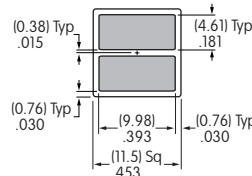

Legend Orientation* Circuit Mark Left Circuit Mark Top Circuit Mark Right Circuit Mark Bottom

**See Legend Packet page EB4 for legend orientation specifications.*

.453" Square Cap

AT465

Legend on Cap Face

Maximum Printable Areas

Note: All gray areas represent printable surfaces.

AT465

1 line max. height .393"
 2 lines max. height .181"
 3 lines max. height .111"
 Max. width .393"

Orientation of Legends on AT465 Cap with Snap-in Mounter