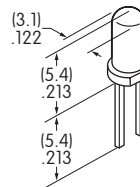

Super Bright LED AT631B  
Change to Dimensions

Before Change

After Change

**Notes**

- The LED circuit is isolated and requires an external power source.
- If the source voltage exceeds the rated voltage, a ballast resistor is required. The resistor value can be calculated by using the formula shown here.
- The changes to LED specifications do not effect any external dimensions of the switches.
- No changes to the Green (6F) or Blue (6G) Super Bright LEDs.
- Contact the factory if further details are needed.