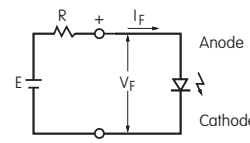

Super Bright LED AT631B  
Change to Dimensions

Before Change

After Change

**Notes**

- The LED circuit is isolated and requires an external power source.
- If the source voltage exceeds the rated voltage, a ballast resistor is required. The resistor value can be calculated by using the formula shown here.
- The changes to LED specifications do not effect any external dimensions of the switches.
- No changes to the Green (6F) or Blue (6G) Super Bright LEDs.
- Contact the factory if further details are needed.

$$R = \frac{E - V_F}{I_F}$$

Where: R = Resistor Value (Ohms)  
 E = Source Voltage (V)  
 V<sub>F</sub> = Forward Voltage (V)  
 I<sub>F</sub> = Forward Current (A)

**Effective Date**

Changes to AT631B Super Bright White LEDs will be effective April 2016.