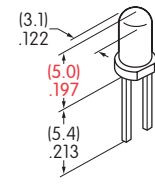

Super Bright LED AT631B  
Change to Dimensions

Before Change

After Change

**Notes**

- The LED circuit is isolated and requires an external power source.
- If the source voltage exceeds the rated voltage, a ballast resistor is required. The resistor value can be calculated by using the formula shown here.
- The changes to LED specifications do not effect any external dimensions of the switches.
- No changes to the Green (6F) or Blue (6G) Super Bright LEDs.
- Contact the factory if further details are needed.